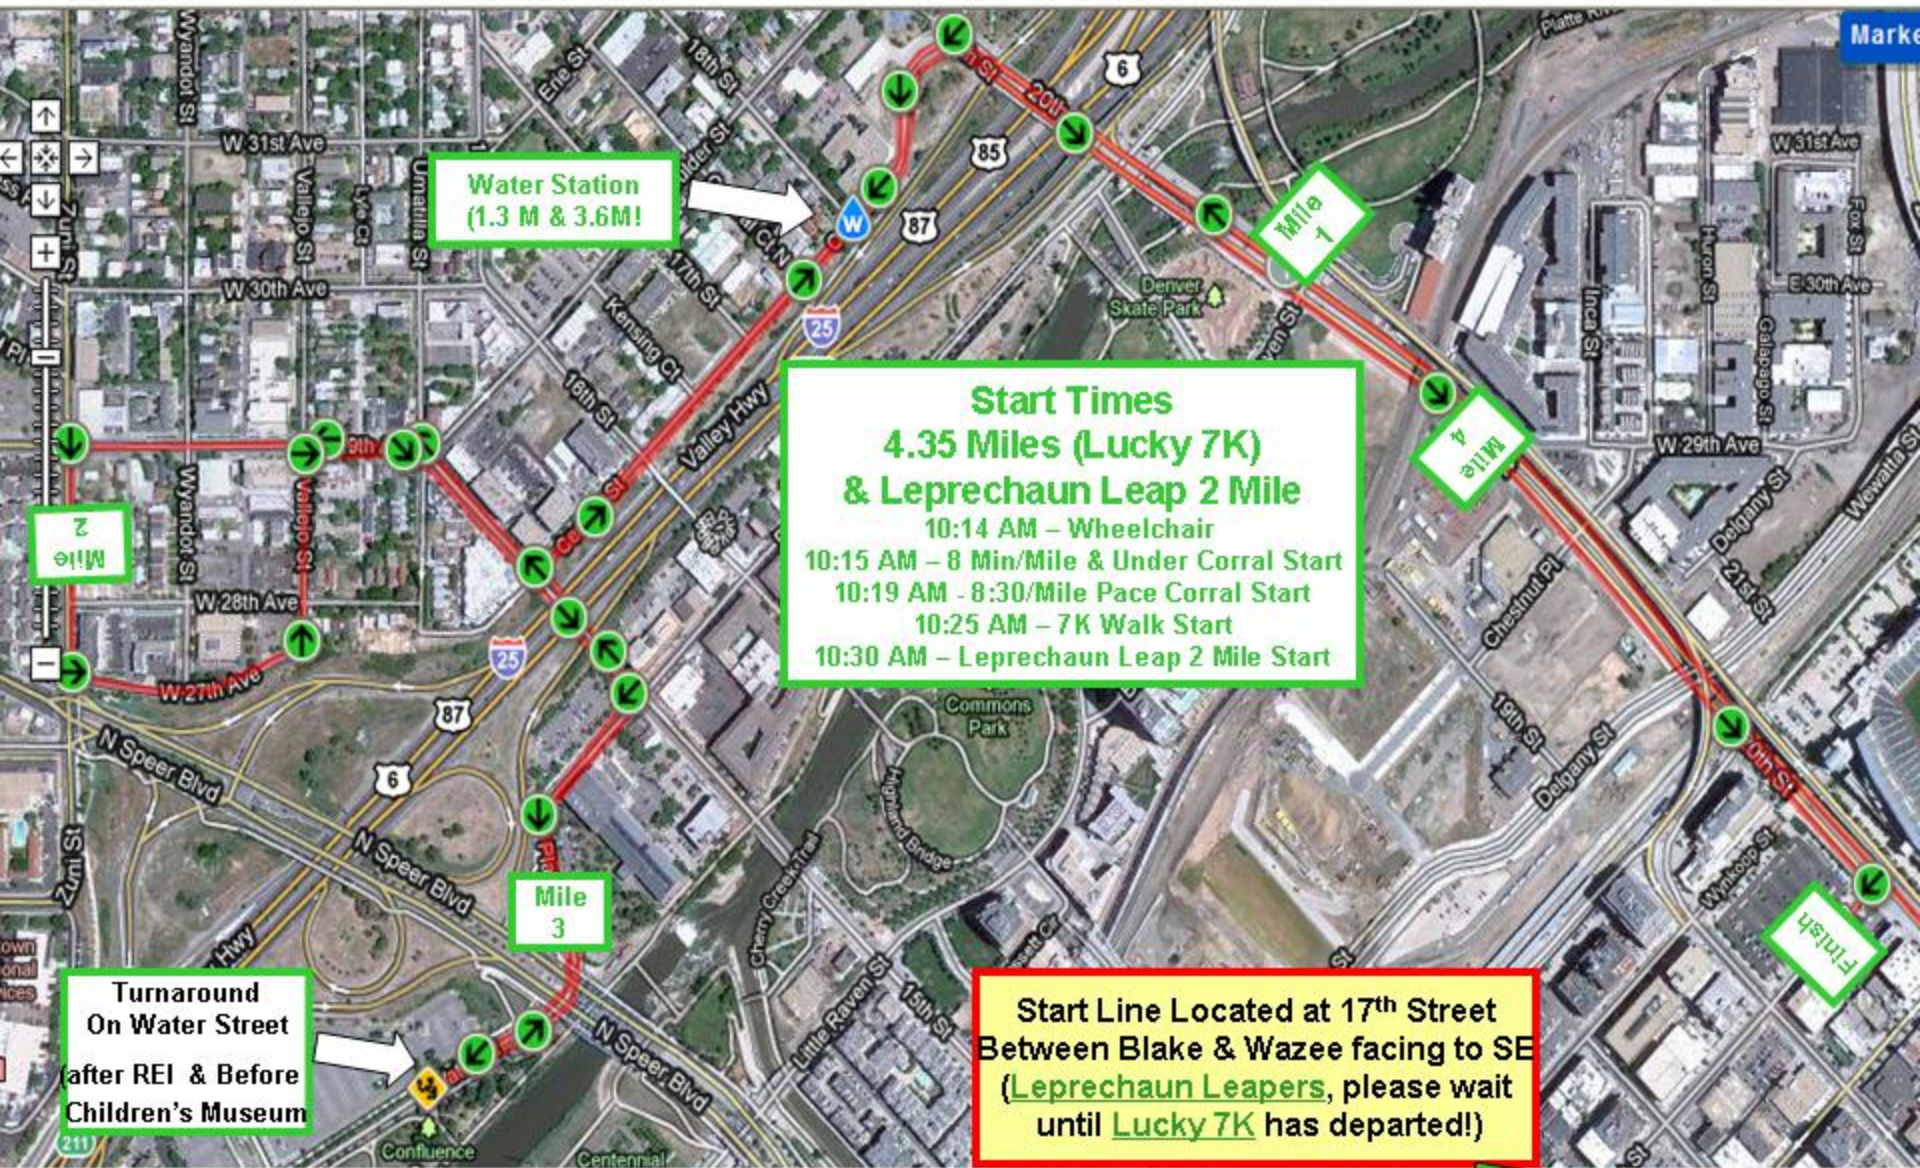

Runnin' of the Green Overview

Runnin 'of The Green Course (Start and Finish Map Zone)

Runnin' of the Green (General Course Map)

Water Station
(1.3 M & 3.6M)

Start Times
4.35 Miles (Lucky 7K)
& Leprechaun Leap 2 Mile
10:14 AM – Wheelchair
10:15 AM – 8 Min/Mile & Under Corral Start
10:19 AM – 8:30/Mile Pace Corral Start
10:25 AM – 7K Walk Start
10:30 AM – Leprechaun Leap 2 Mile Start

Turnaround
On Water Street
after REI & Before
Children's Museum

Start Line Located at 17th Street
Between Blake & Wazee facing to SE
(Leprechaun Leapers, please wait
until Lucky 7K has departed!)