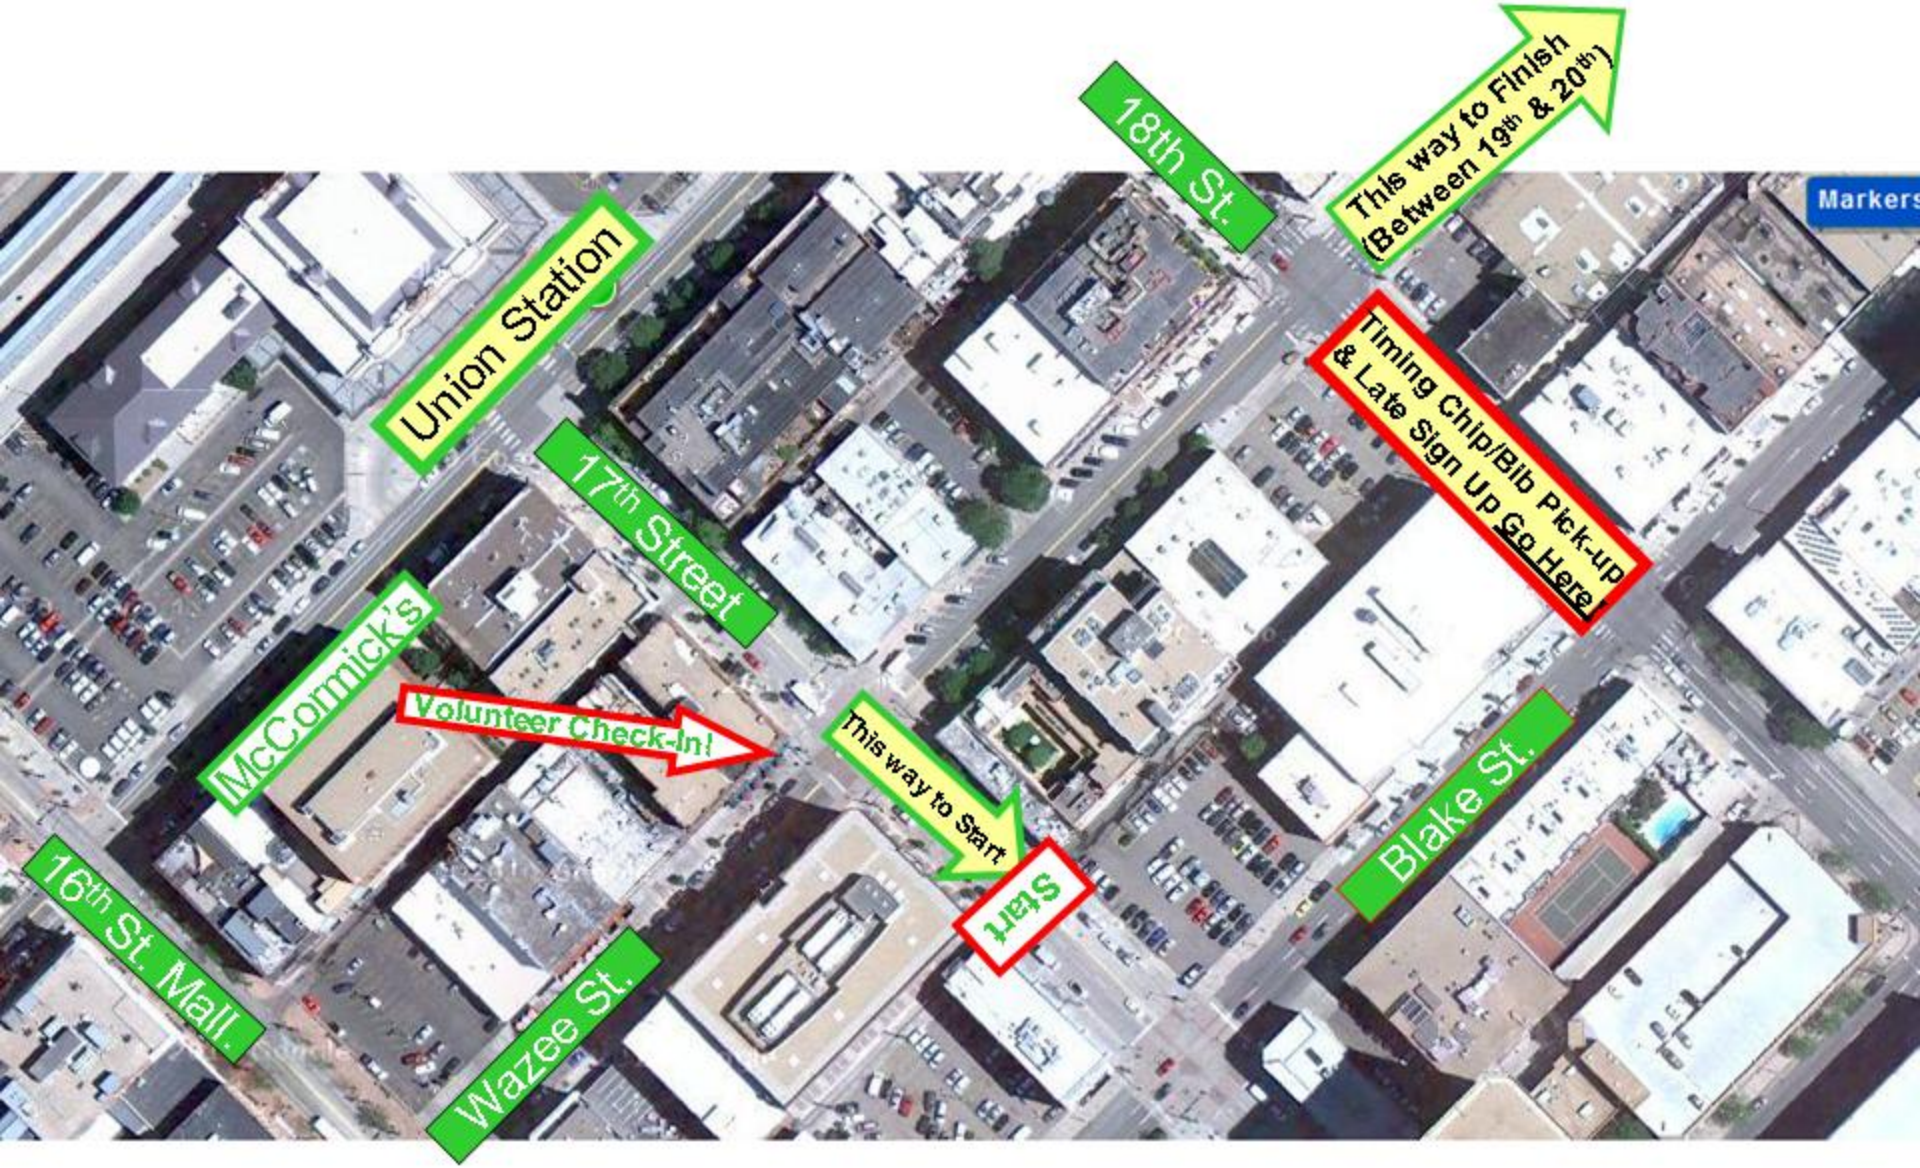

Runnin' of the Green Overview

Runnin 'of The Green Course (Start and Finish Map Zone)

Runnin' of the Green (General Course Map)

Water Station
(1.3 M & 3.6M)

Start Times
4.35 Miles (Lucky 7K)
& Leprechaun Leap 2 Mile
10:14 AM – Wheelchair
10:15 AM – 8 Min/Mile & Under Corral Start
10:19 AM – 8:30/Mile Pace Corral Start
10:25 AM – 7K Walk Start
10:30 AM – Leprechaun Leap 2 Mile Start

Turnaround
On Water Street
after REI & Before
Children's Museum

Start Line Located at 17th Street
Between Blake & Wazee facing to SE
(Leprechaun Leapers, please wait
until Lucky 7K has departed!)